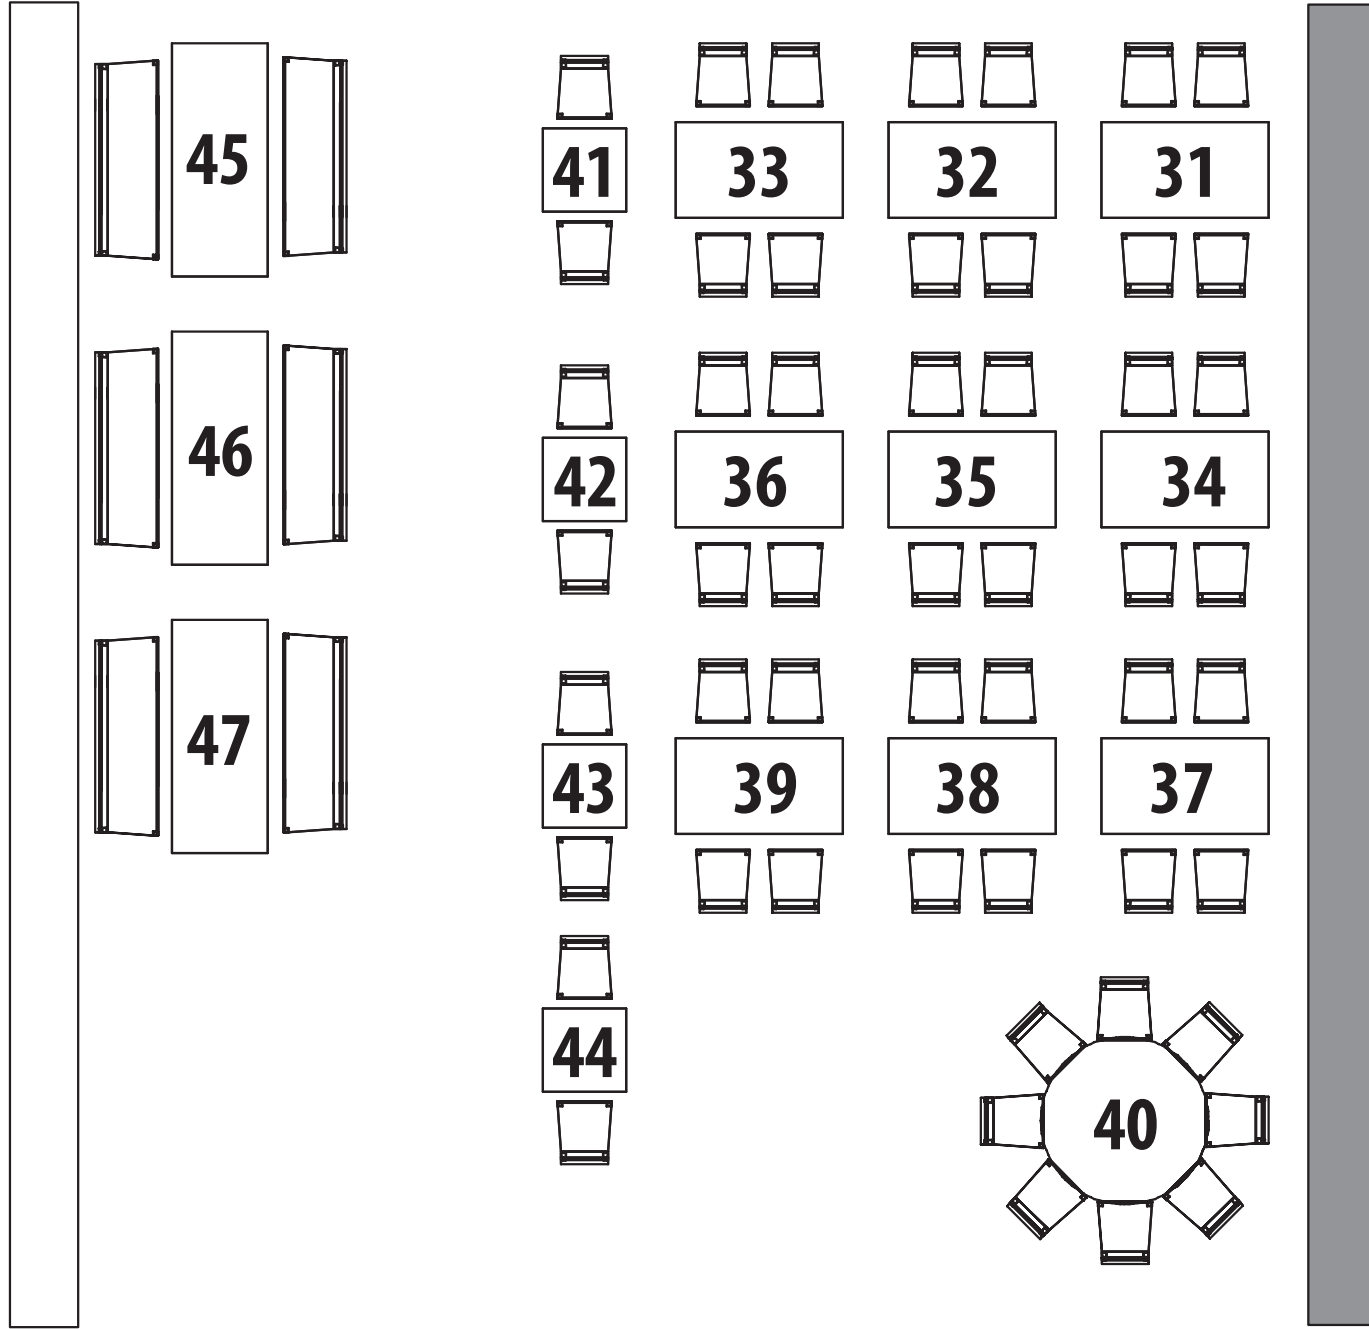

BIERGARTEN

KEMENATE

AUSBlick

RESTAURANT